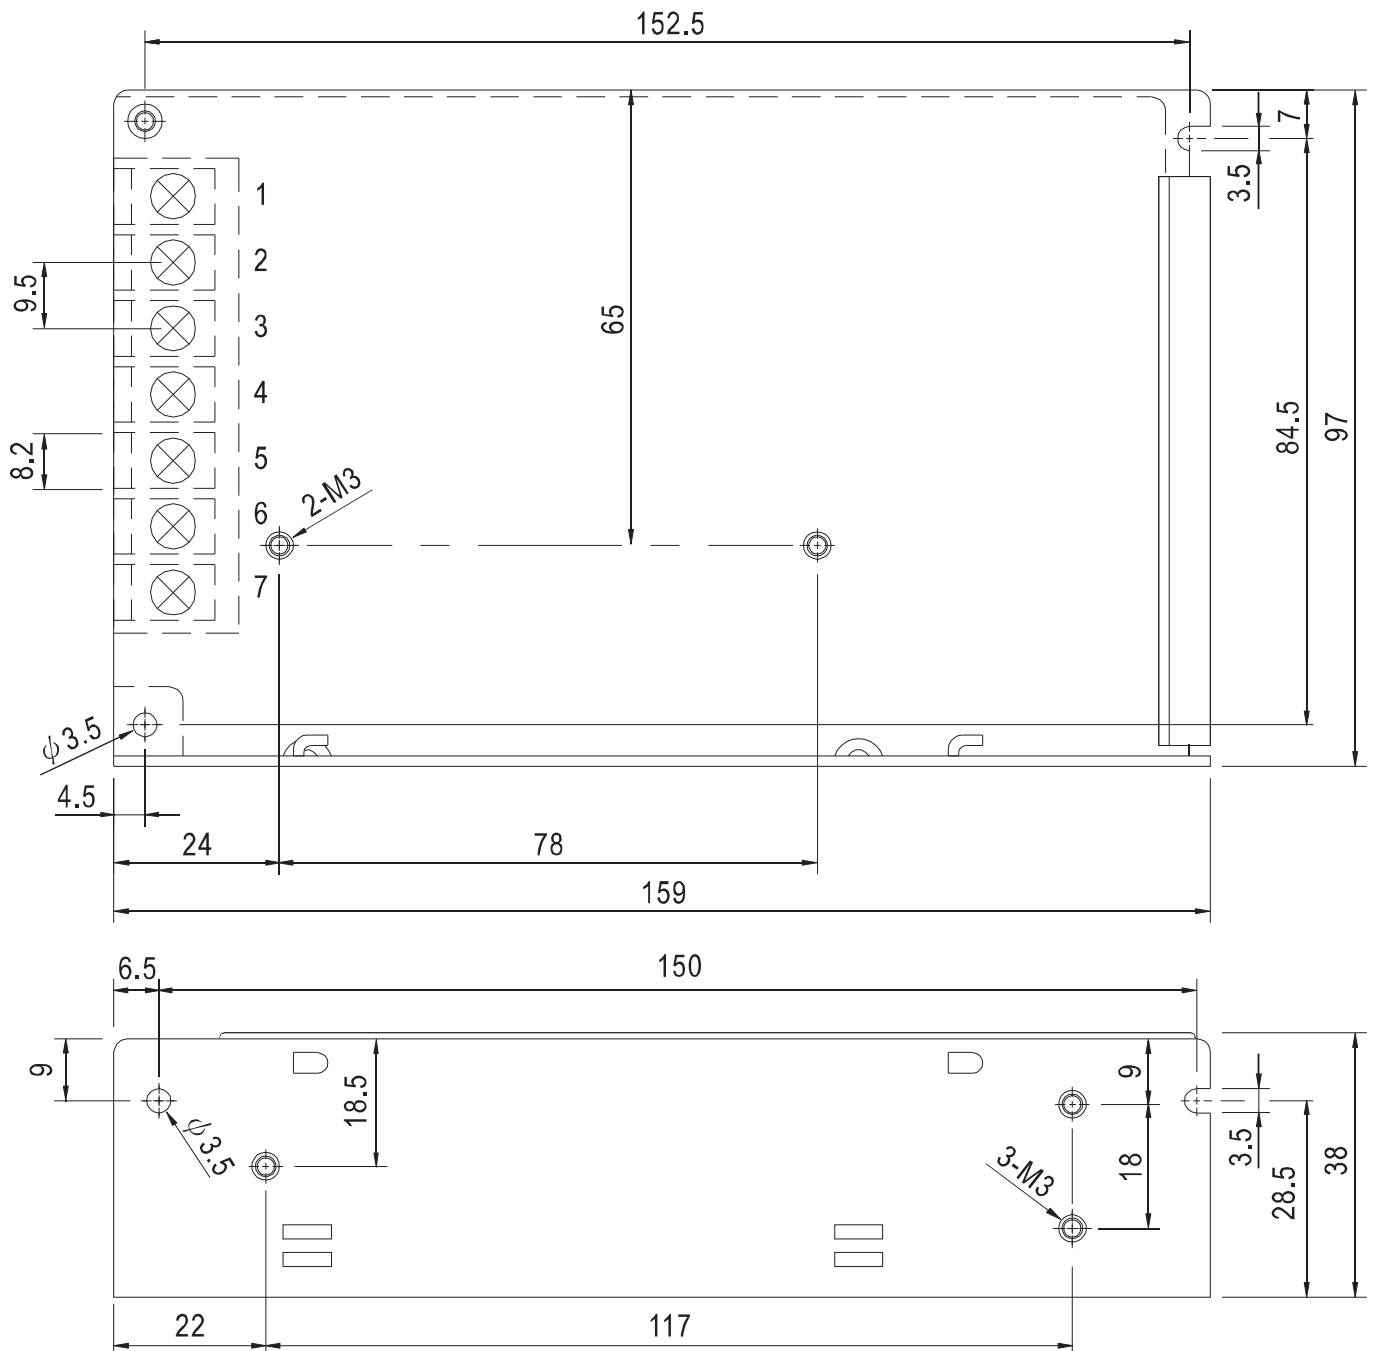

# Dimensions

This drawing is property of Melux Control Gears P.Ltd. It cant be reproduced without Written concert.		<b>MELUX CONTROL GEARS P.LTD.</b>		
DRAWN BY: S.B		DRAWING TITLE: MLCV_SMPS		
DESIGNED BY: B.M	DATE: 12.5.2019	SIZE: %	DRAWING NUMBER: A-16_11519	REV: 0.2
VERIFIED BY: V.L	DATE: 21.5.2019	SCALE: 1:1	WEIGHT (Gm)	MELCON SHEET: